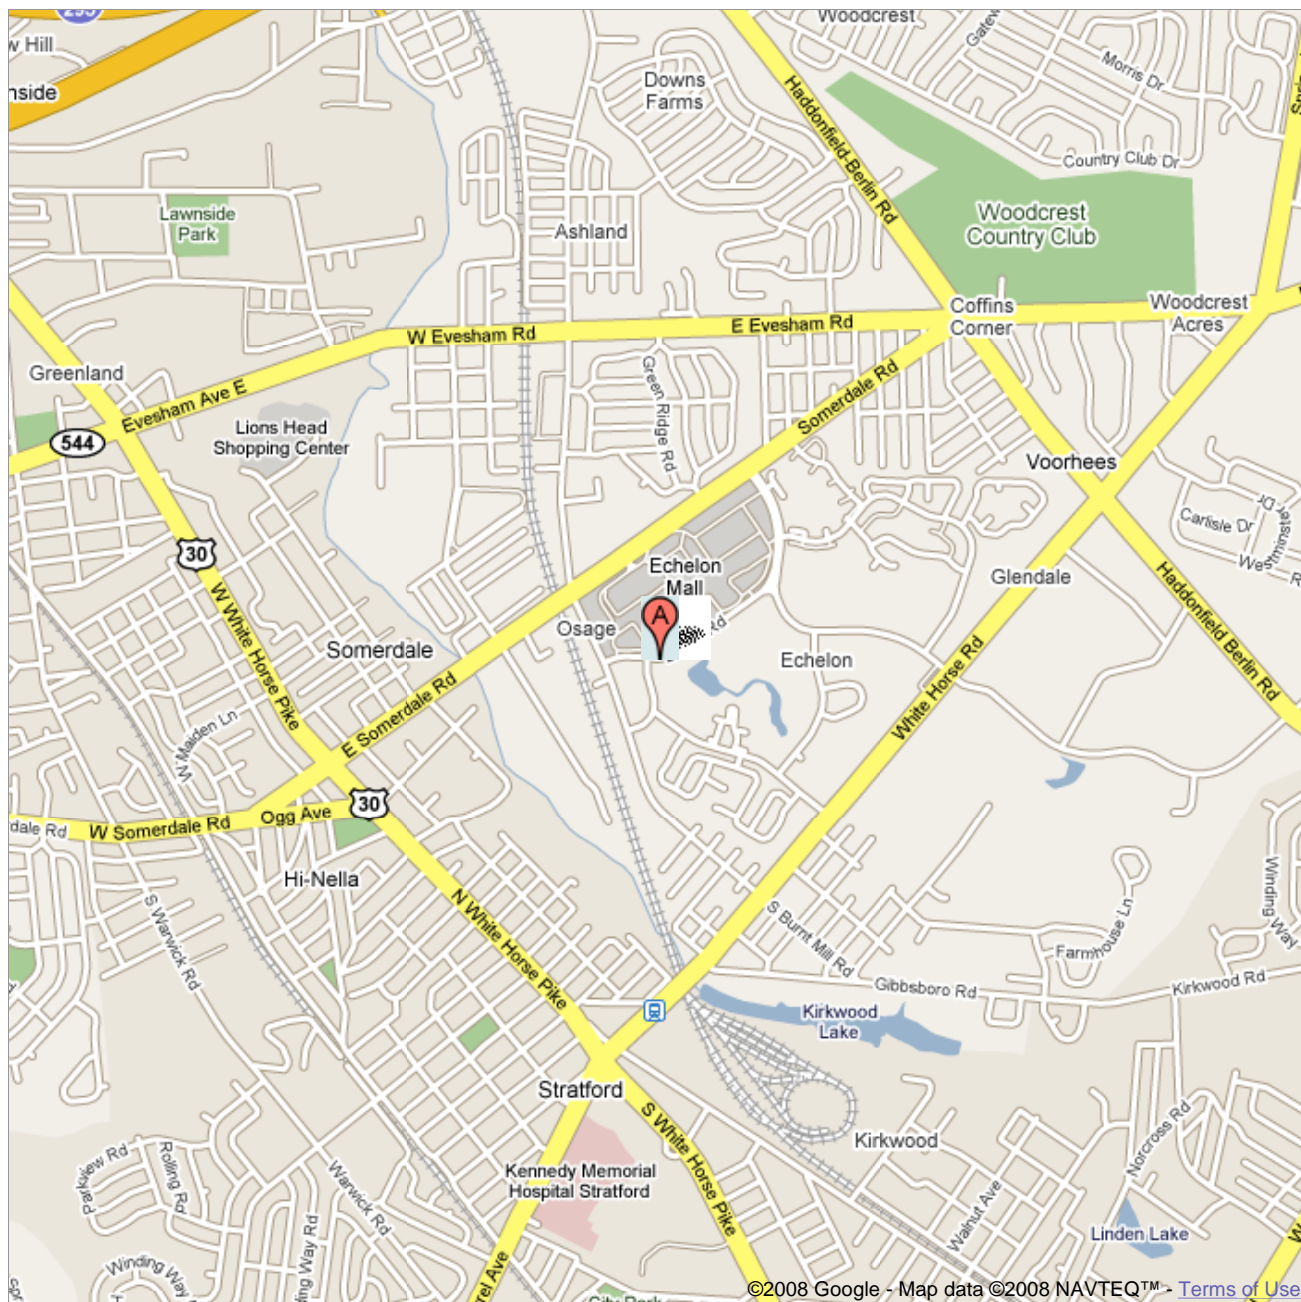

Address **203 Laurel Rd**  
**Voorhees, NJ 08043**

Get Google Maps on your phone

Text the word "GMAPS" to 466453

©2008 Google - Map data ©2008 NAVTEQ™ - Terms of Use